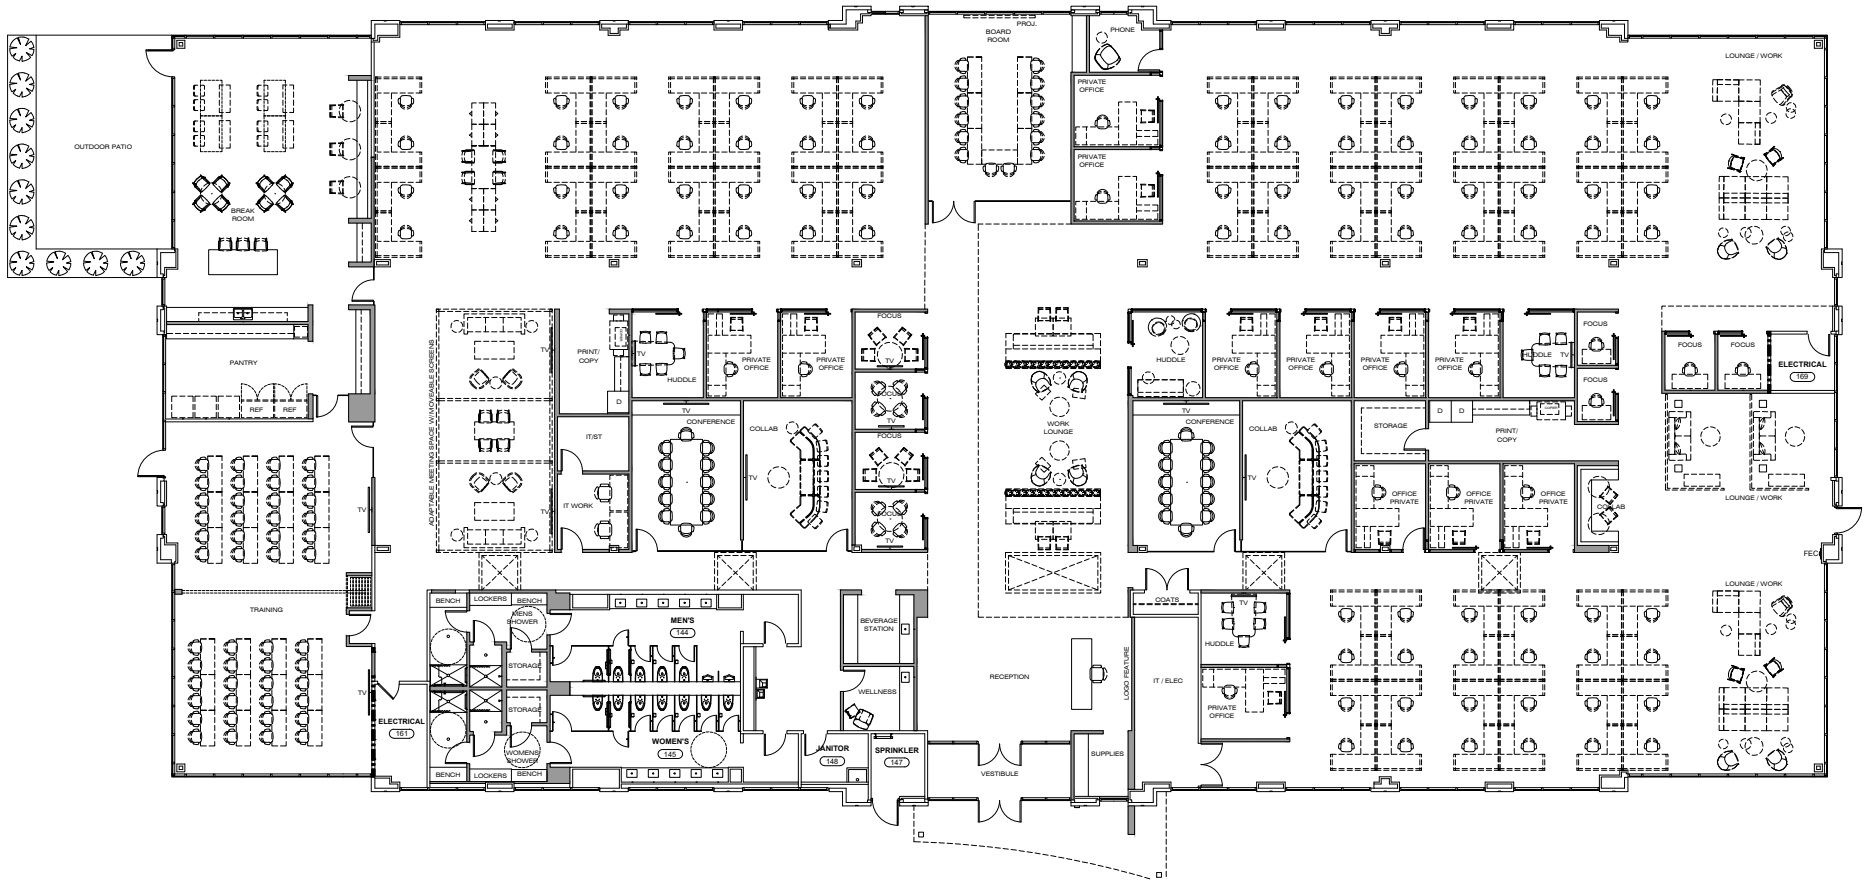

SUITE 100

RUSHMORE FIVE - FLOOR 1

13856 Ballantyne Corporate Place

25,208 RSF

Scale: 1/16" = 1'0"

NORTHWOOD
OFFICE