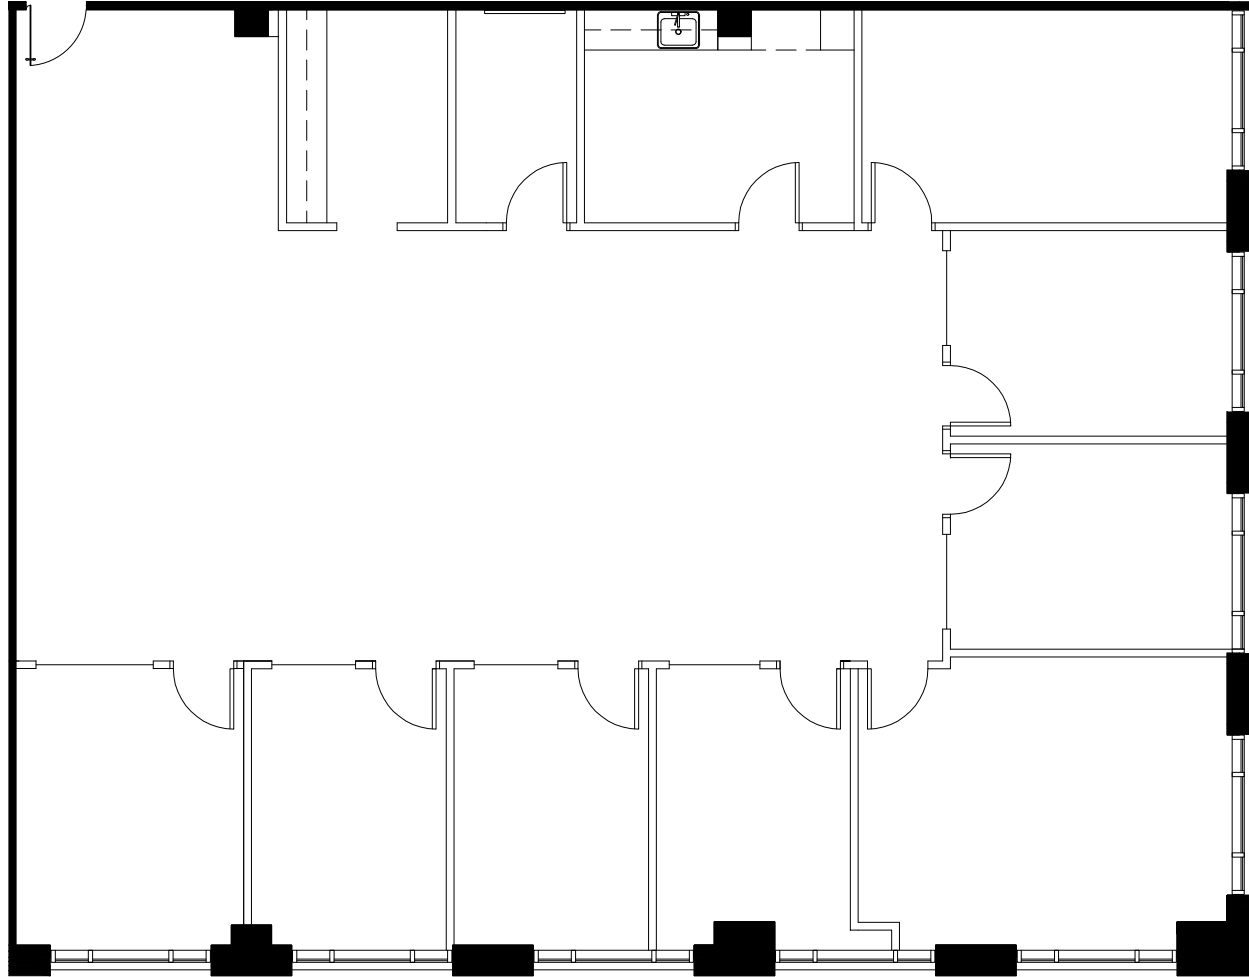

SUITE 230

HAYES - FLOOR 2

11405 North Community House Road

3,323 RSF

Scale: 1/8" = 1'0"

KEY PLAN