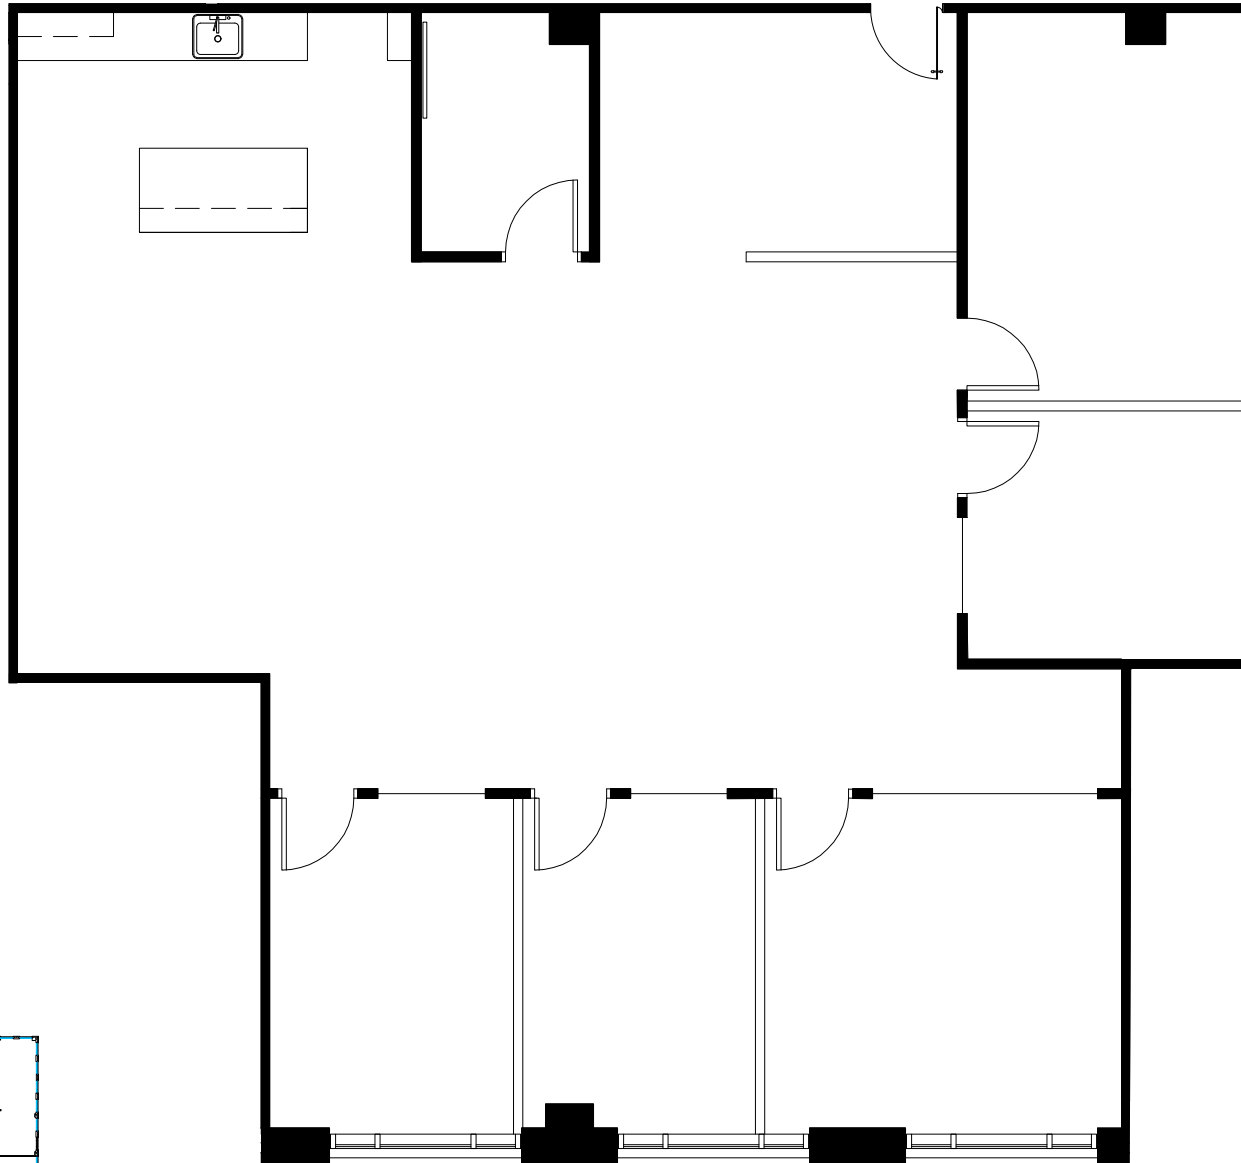

SUITE 290

HAYES - FLOOR 2

11405 North Community House Road

2,456 RSF

Scale: 1/8" = 1'0"

KEY PLAN